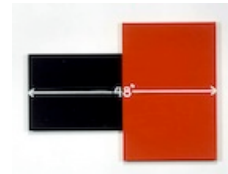

"Or / Both / And / Either (If)"

1998

oil and acrylic on prestretched readymade canvas panels
ranging in size from 22.9 x 30.5 cm to 55.9 x 71.1 cm
overall: 289.6 x 492.8 cm (27 canvas panels)

"Measurement: 48" (Black / Red)"

1998

oil and acrylic on canvas
91.4 x 121.9 cm

"If"

2004

oil and acrylic on canvas
30.5 x 40.6 cm

"Measurement: 5' (Across) Color"

2002

oil and acrylic on canvas
30.5 x 30.5 cm each
overall: 152.4 x 152.4 cm (5 canvases)