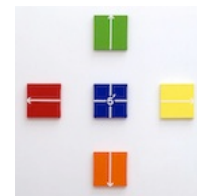

"Measurement: 5' (Across) Color"

2002

oil and acrylic on canvas
30.5 x 30.5 cm each
overall: 152.4 x 152.4 cm (5 canvases)